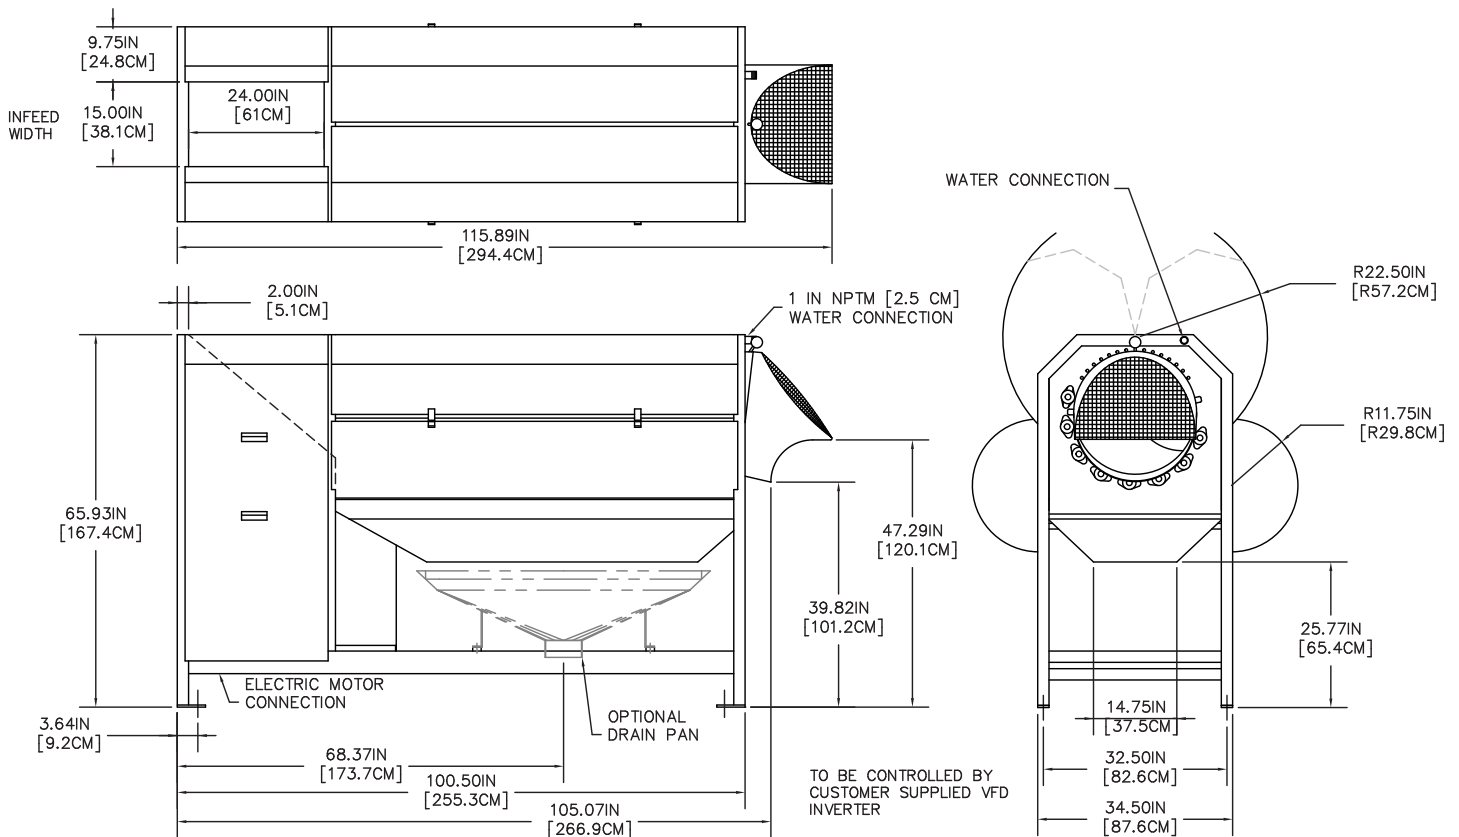

Peeler/Scrubber/Washer – 2600

Specifications

Roll Speed: 100-500 RPM

Motor: 10 HP, 230-460 VAC, 3 Phase

Weight: 3000 lbs (1361 kg)

Features

- Available with six or eight rolls
- Available roll types: rubber finger (knocker), rubber pintle, brushes and coated abrasive
- Variable speed control requires a customer-supplied inverter or Vanmark-provided inverter at an additional cost
- Includes trapped key door interlock system (24V or 120V)

Options

- Reversing roll, drain pan, tumbling unit

E 8.17v4

Contact Us

Vanmark is proud to provide top quality equipment, exceptional service and peace of mind worldwide for the potato and produce processing industries. Contact us for more information and to custom-fit the Peeler/Scrubber/Washer – 2600 for your specific application.

To feed our growing world - Together

Phone: +1 740-201-0004

Email: sales@vanmark.com

vanmark.com